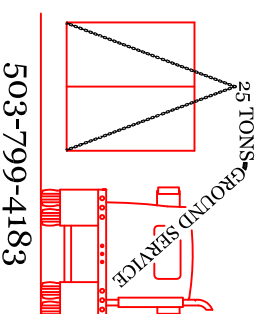

20 Ft Sidelifter

truck 6

Loaded 20ft containers

Container Lifters

2'-10"

25'-2"

20ft container

26'

42'

31'-10"

48'

49'w/Tractor 6