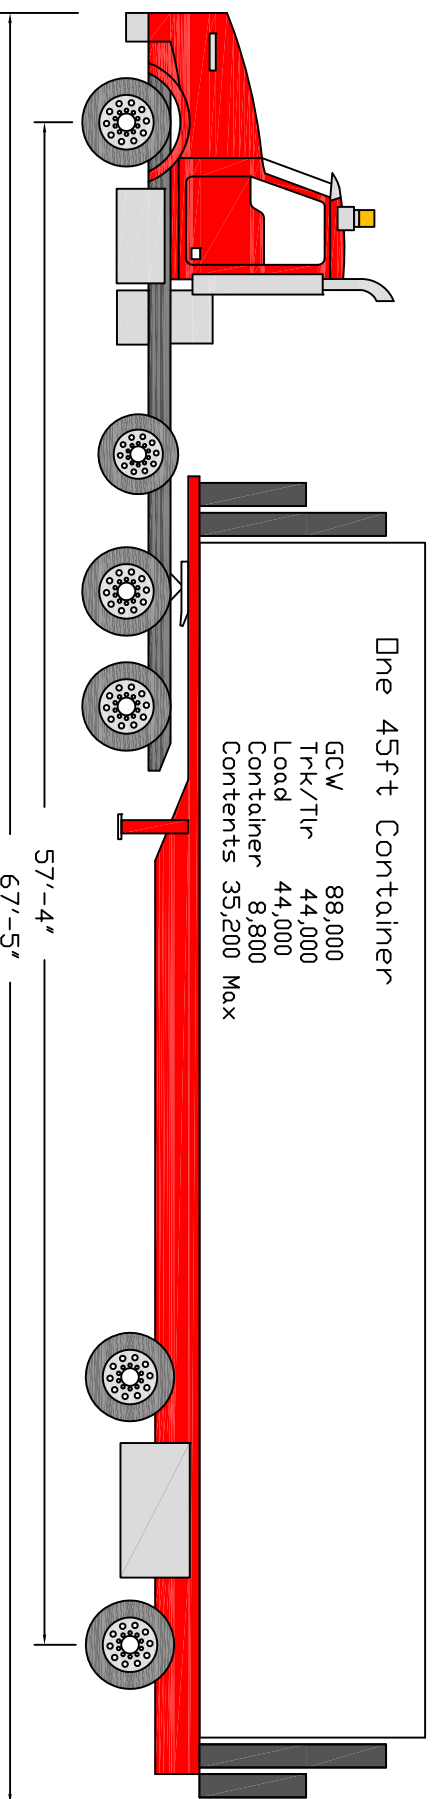

- 1) High cube containers weight 10,000Lbs
- 2) Max weights shown require optimum balance. Call us for a load plan.
- 3) Over weight containers can be transferred to a chassis.

Container Lifters

503-799-4183

Weights / Measure