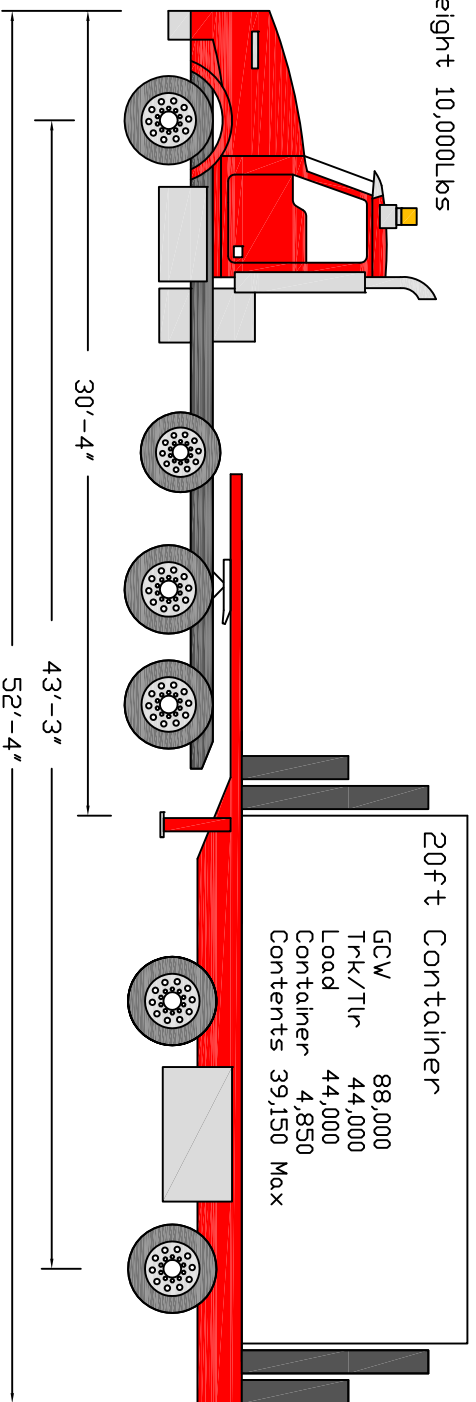

- 1) High cube containers weight 10,000Lbs
- 2) Max weights shown require optimum balance. Call us for a load plan.
- 3) Over weight containers can be transferred to a chassis.

Container Lifters

503-799-4183

Weights / Measure