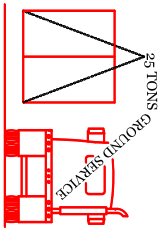

- 1) High cube containers weight 10,000Lbs
- 2) Max weights shown require optimum balance. Call us for a load plan.
- 3) Over weight containers can be transferred to a chassis.

Container Lifters

503-799-4183

Weights / Measure