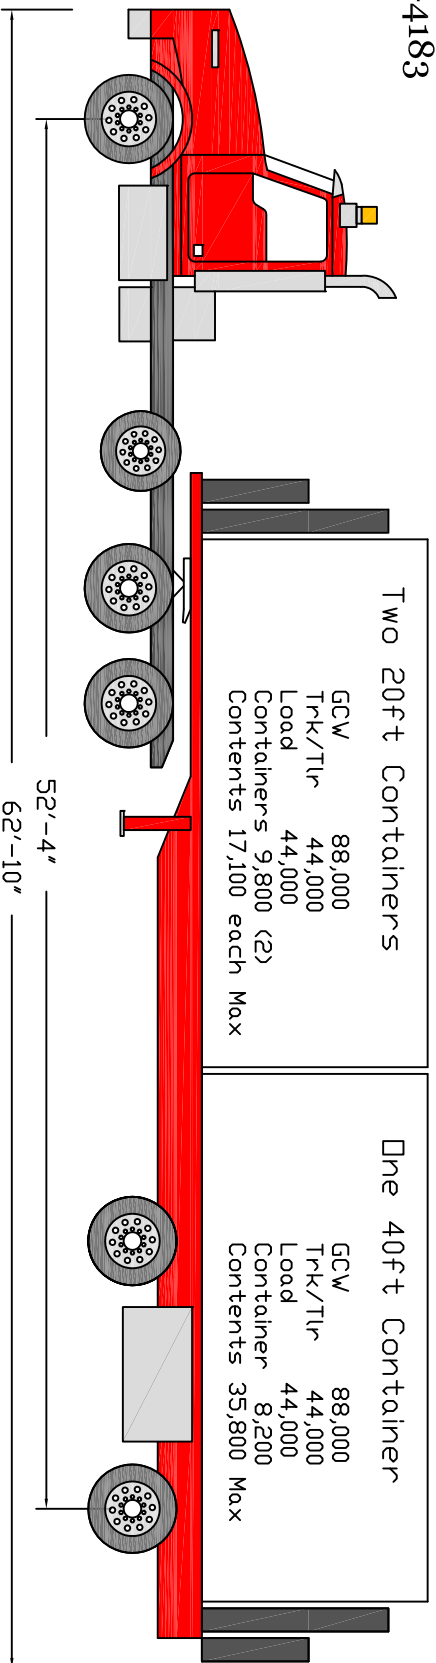

- 1) High cube containers weight 10,000Lbs
- 2) Max weights shown require optimum balance. Call us for a load plan.
- 3) Over weight containers can be transferred to a chassis.

Container Lifters

503-799-4183

Weights / Measure