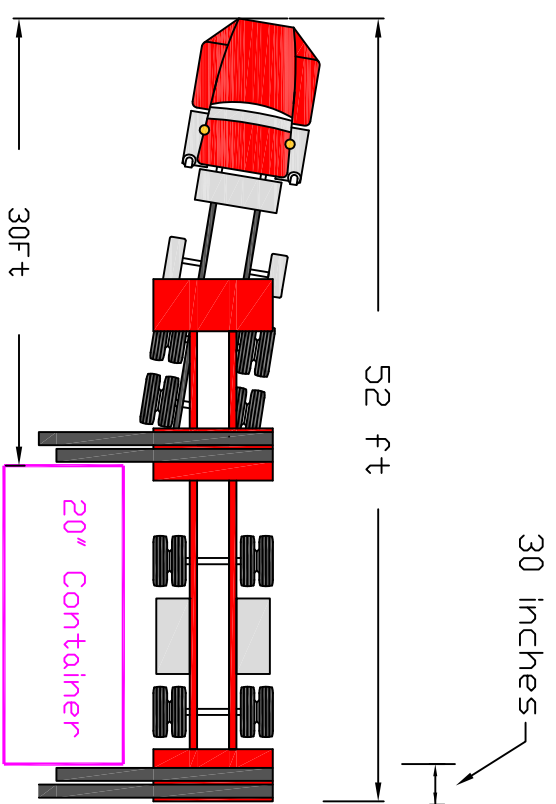

Loads and Unloads on the LH/Driver side only

Gate

Yard shown
100ft x 120ft