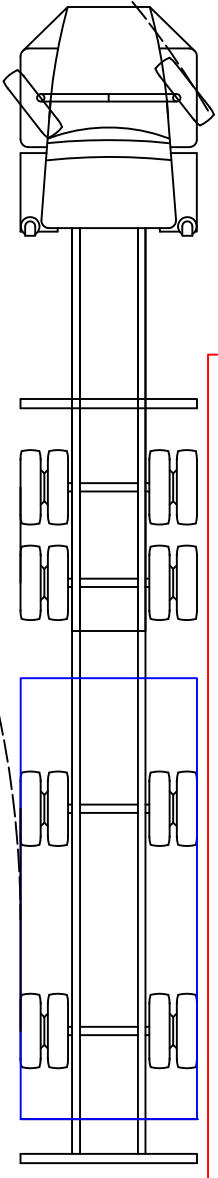

42 ft

R44'-8"

Minimum
Tire track

Sidelfter Minimum Turn
 20 ft container delivery
 Trailer retracted

Container Lifters

503-799-4183

Driveway width

Road width

15'

20'

25'

20'

25'

30'